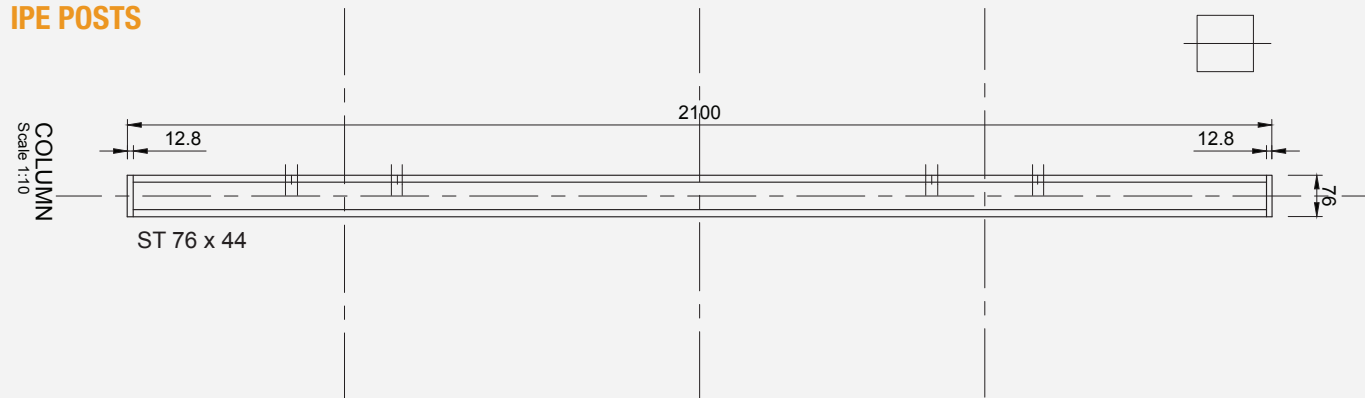

POSTS

BESTFENCE POSTS

TUBE POSTS

IPE POSTS

BESTFENCE
RELIABLE • STRONG • SECURE

WWW.BESTFENCE.CO.ZA

+27 10 591 1230 | info@bestfence.co.za | 6 Swartberg Road, Alrode, Johannesburg.
Bestfence (Pty) Ltd Reg. 2001/234234/08. Terms and Conditions apply.