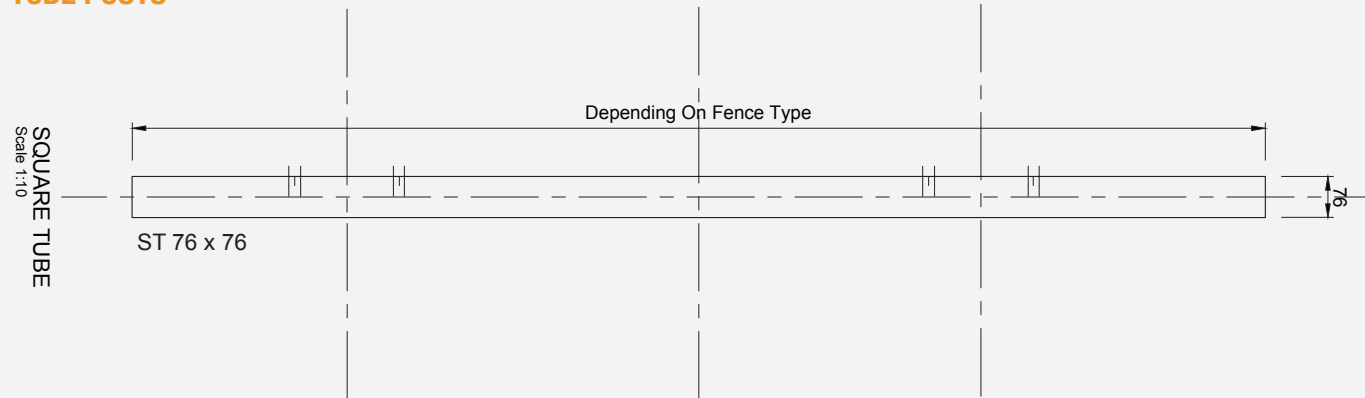

POSTS

BESTFENCE POSTS

TUBE POSTS

IPE POSTS

BESTFENCE
RELIABLE • STRONG • SECURE

WWW.BESTFENCE.CO.ZA

+27 10 591 1230 | info@bestfence.co.za | 6 Swartberg Road, Alrode, Johannesburg.
Bestfence (Pty) Ltd Reg. 2001/234234/08. Terms and Conditions apply.