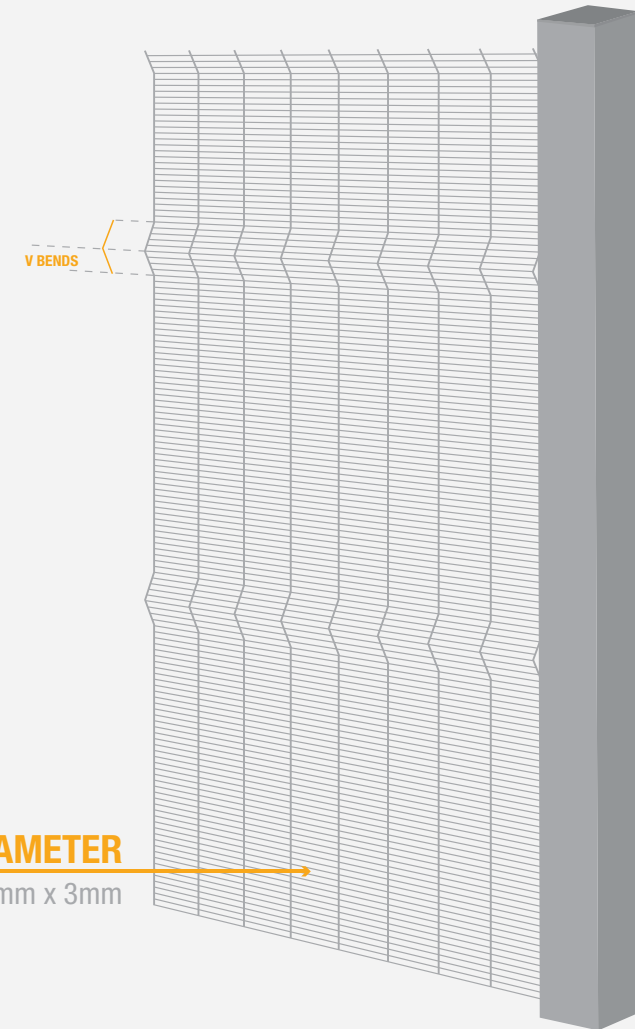

BRC-THRU 530

HIGH SECURE FENCE RANGE

The compact wire aperture on the BRC-thru 530 provides a maximum security solution to properties situated in high risk areas. This product is ideal for securing the perimeter of industrial properties, office parks, shopping malls and lifestyle estates.

| | |
|------------------|---|
| WIRE ARRANGEMENT | 3mm (Main) x 3mm (Cross) |
| APERTURE | 12.7mm (Vert) x 76.2mm (Horiz) |
| SHEET SIZE | 1.8 / 2 / 2.4 / 3m (H) x 2.5 / 3m (W) |
| RIGIDITY | 4 V-bends |
| SECURITY | Anti tamper fixator solution (Maximum wire contact) |
| DESIGN | Highly transparent see through panels |

*Main wire arrangement - upright/vertical (from top to bottom); Cross wire arrangement - flat/horizontal (from left to right).

BRC-THRU 530

HIGH SECURE FENCE RANGE